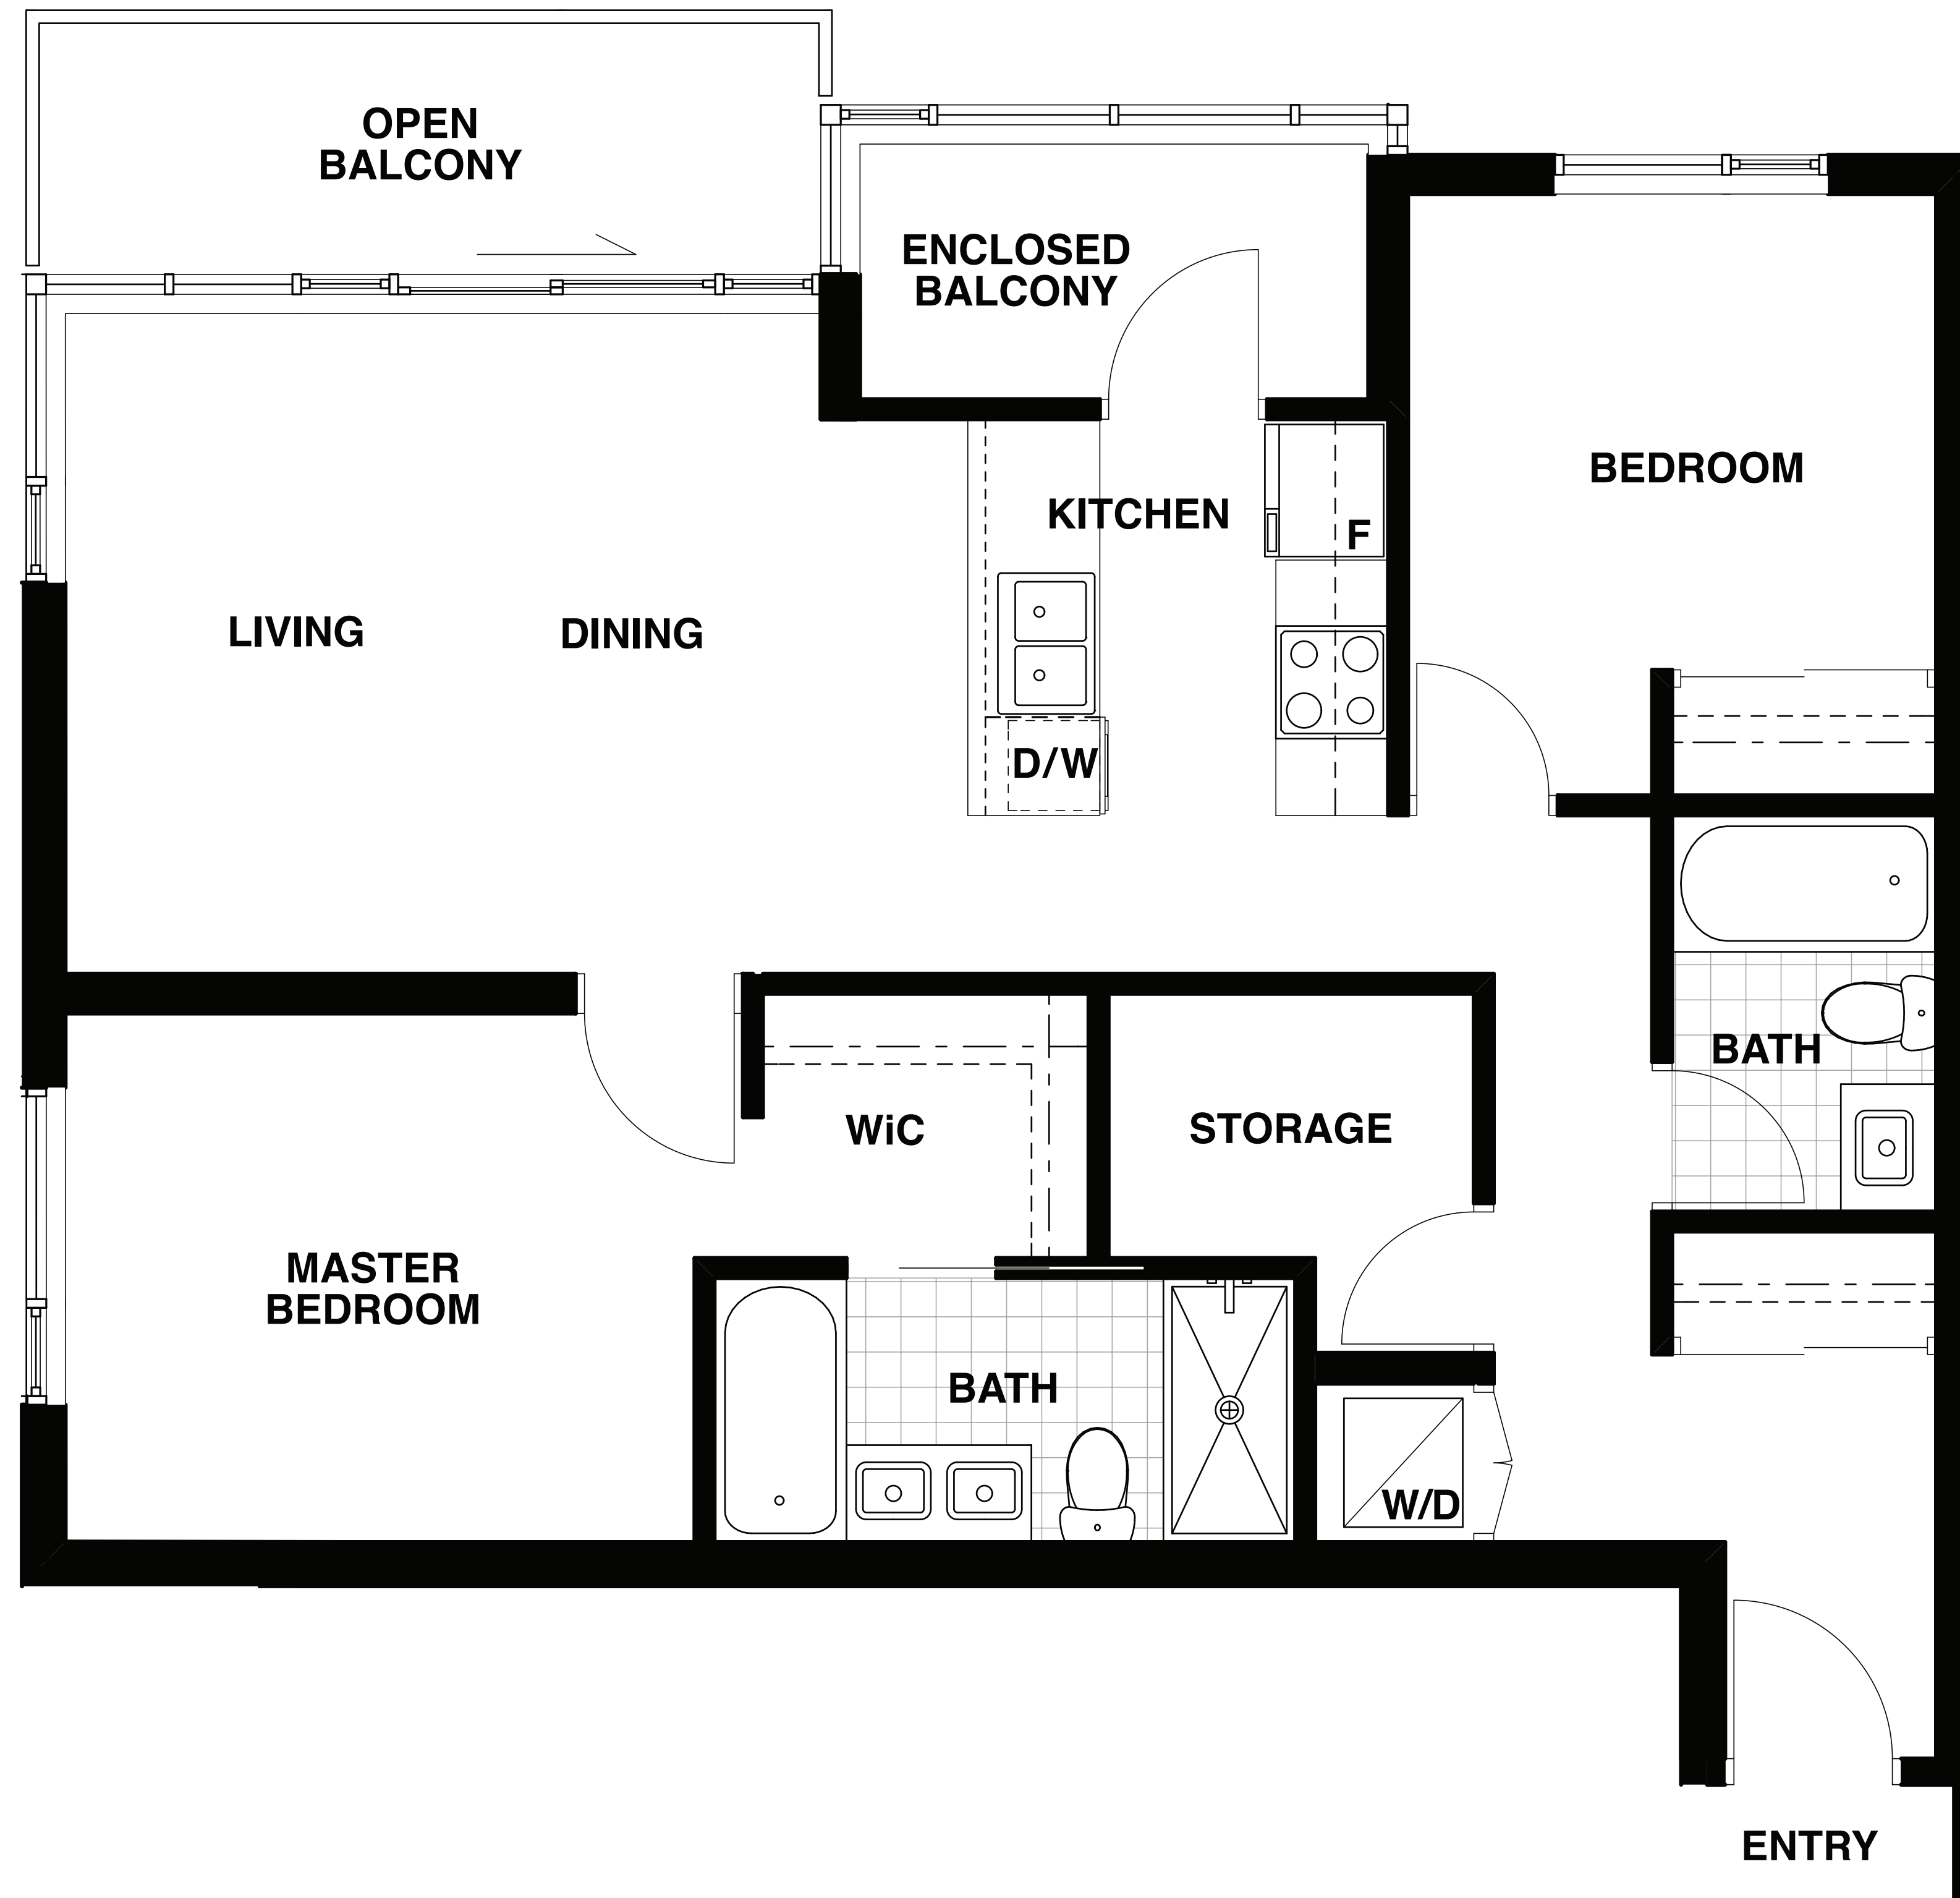

LOCATION | VALUE | QUALITY

WEST 10TH & MAPLE AT ARBUTUS

A PINNACLE PROJECT

2 BEDROOM 2B1

SUITE AREA **976 SQ.FT.***
BALCONY **75 SQ.FT.***
TOTAL AREA **1,051 SQ.FT.**

WEST BUILDING

314
317
514
517
614
617*
714
717*

WEST BUILDING

LEVEL 3, 5, 6, 7