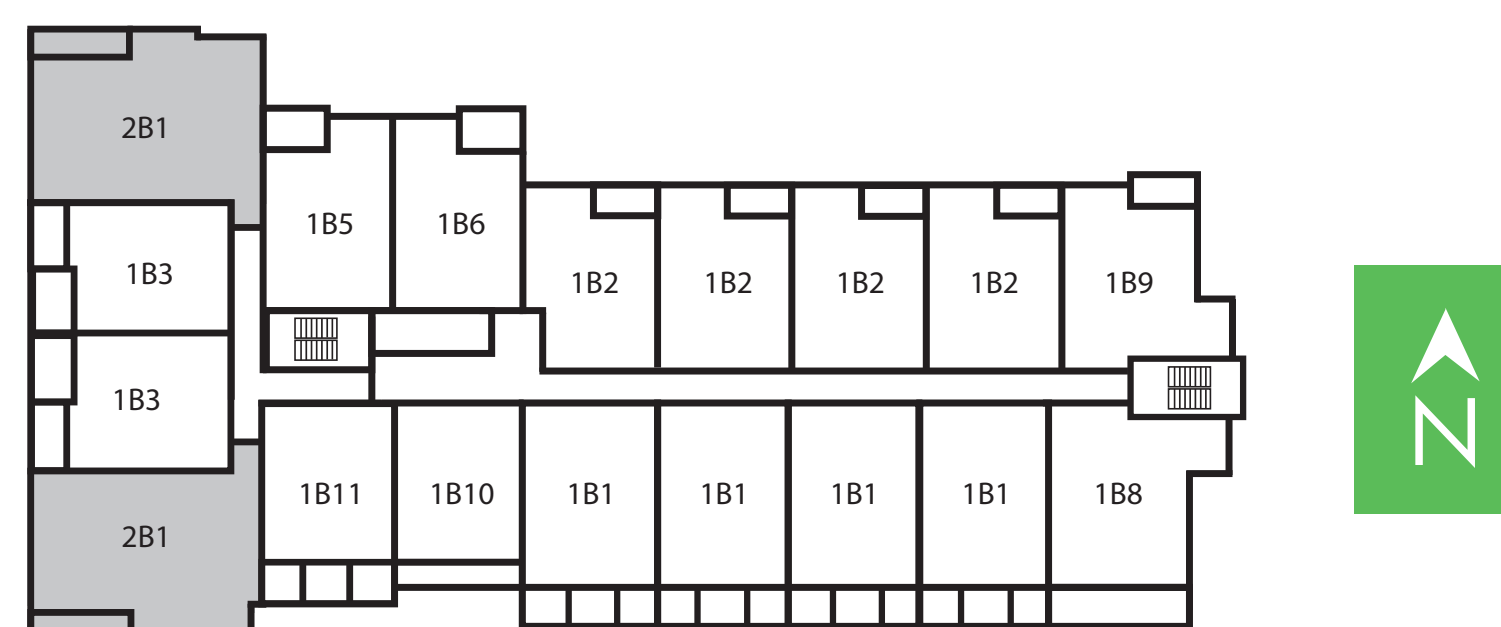

LOCATION | VALUE | QUALITY

WEST 10TH & MAPLE AT ARBUTUS

A PINNACLE PROJECT

2 BEDROOM 2B1

SUITE AREA **976 SQ.FT.***
BALCONY **75 SQ.FT.***
TOTAL AREA **1,051 SQ.FT.**

WEST BUILDING

314
317
514
517
614
617*
714
717*

WEST BUILDING

LEVEL 3, 5, 6, 7